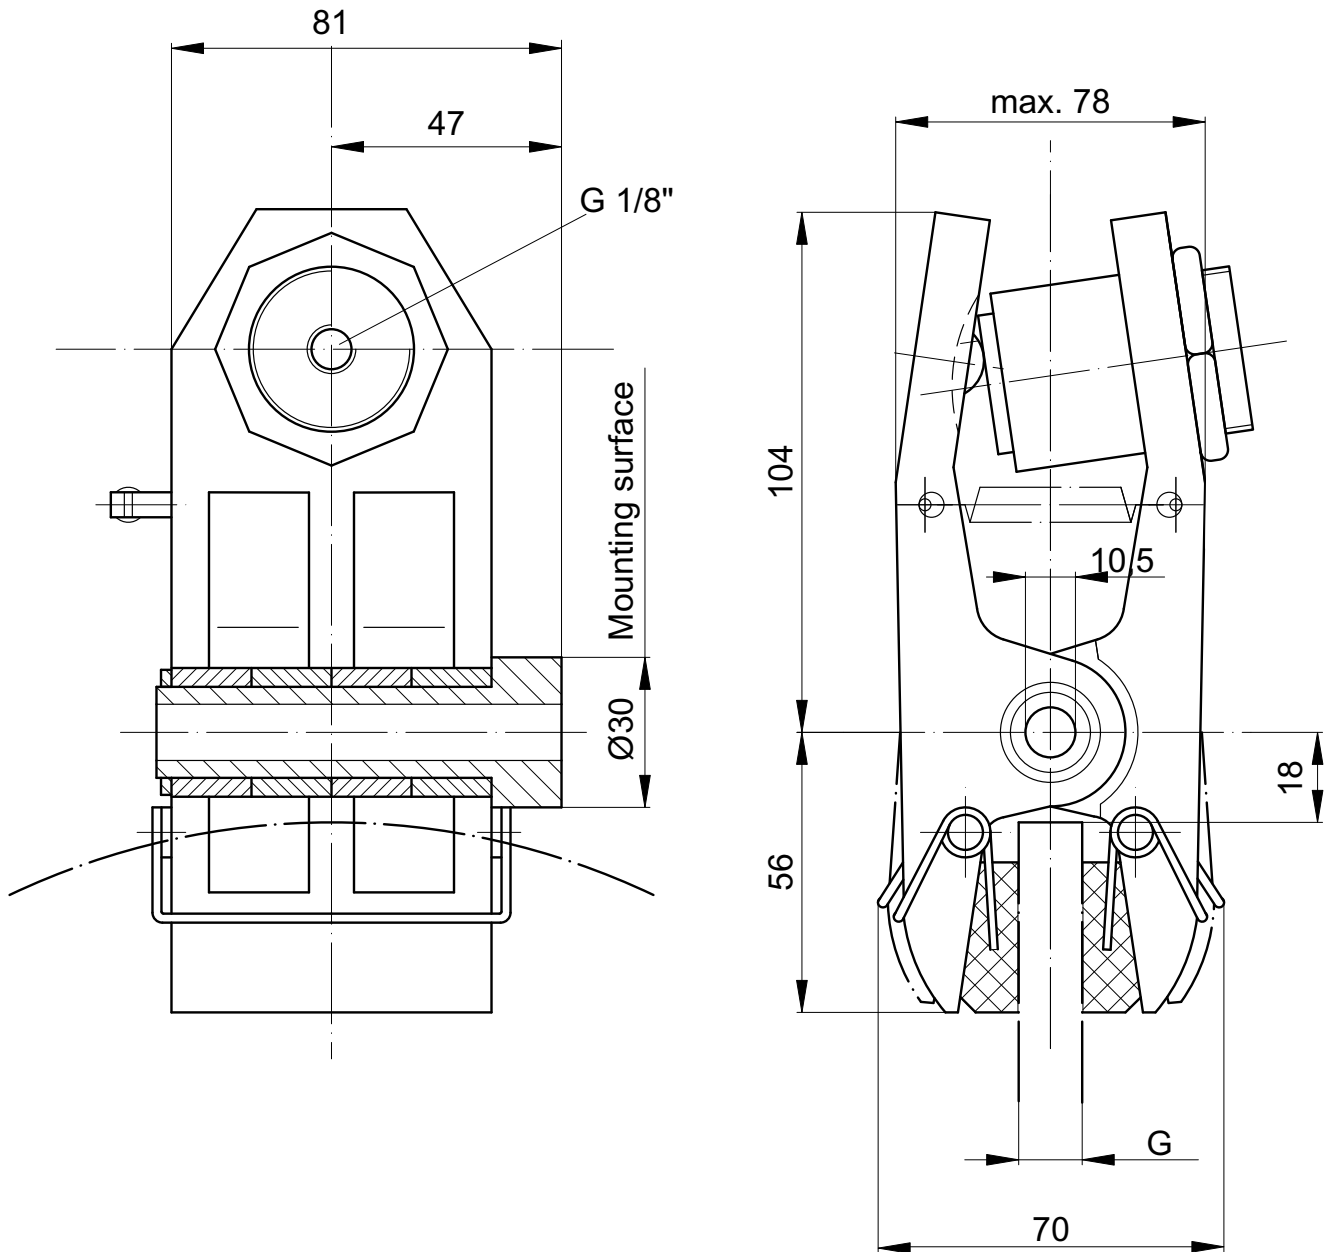

Air consumption = 0,02 dm³ / stroke

weight: 1,0 kg

Subject to change without notice.

Type	Art.-Nr.:	G
MU-101 for 8 mm disc	12504	8 mm
MU-101 for 12,7 mm disc	12934	12,7 mm

Subject to change without notice.