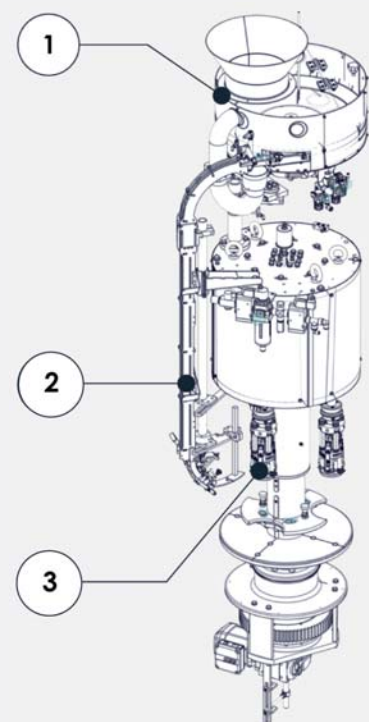

CAPPER FOR ROPP ALUMINIUM CAPS AND ALUMINIUM CAPS WITH PLASTIC INSERT

EURO VA • EURO VPA

SPEED PRODUCTION	UP TO 1.200 BPM / 72.000 BPH
MAIN MARKET	WINE&SPIRITS • BEVERAGE • FOOD
CAPS APPLICATION	ROPP ALUMINIUM CAPS
CLOSURE HEADS	CAPS THREADING HEADS WITH 4 OR 6 ROLLERS
VERSIONS	
STANDARD	STRUCTURE WITH PAINTED STEEL COMPONENTS. NOT WASHABLE
INOX EXTERNAL SURFACES (I.E.S.)	EXTERNAL STAINLESS STEEL COMPONENTS. SUITABLE FOR WASHING OF THE CAPPING ZONE
WASHABLE	STAINLESS STEEL COMPONENTS. SUITABLE FOR COMPLETE WASHING (THANKS TO GASKETS AND LABYRINTHS) OF THE CORKER
OPTIONS	
ON CAPS CHUTE	OVERTURNED CAPS AUTOMATIC EJECTOR (A.E.D.) • N ₂ INJECTION DEVICE • CAPS WASHING • IONIZER/ DUST EXTRACTION ON THE CAPS CHUTE • UV LAMP • BOTTLE NECK CLEANING
QUICK FORMAT CHANGE	SORTER (MANUAL OR AUTOMATIC) • CAPS CHUTE • CONTAINERS HANDLING
OTHER	MOTORIZED HEIGHT ADJUSTMENT (STANDARD FOR "FREE STANDING" VERSION) • CENTRALIZED LUBRICATION • MULTIBODY • CAPS ELEVATOR
FT SYSTEM INSPECTIONS	CAPS INSPECTION BEFORE CAPPING (QT) • CAPS PRESENCE • CORRECT CAPS APPLICATION • FILLING LEVEL CONTROL • QUALITY CONTROL STATION (QCS: REMOVAL TORQUE, FILL LEVEL, WEIGHT, O ₂ , CO ₂ , LEAK)

1. CAPS SORTER • 2. CAPS CHUTE • 3. CLOSURE HEADS • 4. ELECTRICAL BOARD • 5. SAFETY GUARDS

FREE STANDING EXECUTION

CAPPING TURRET ONLY EXECUTION

EURO VA EURO VPA

Capper for ROPP aluminum caps

VPA900 caps threading head

SSC threading heads

CAPPER FOR ROPP ALUMINIUM CAPS AND ALUMINIUM CAPS WITH PLASTIC INSERT

AROL
(Head Quarter)
viale Italia, 193
14053 CANELLI (AT) - ITALY
ph. +39 0141 820500

AROL HEXAGONE
16, Bd Kennedy
34500 BEZIERS
FRANCE
ph. +33 4 67 98 93 53