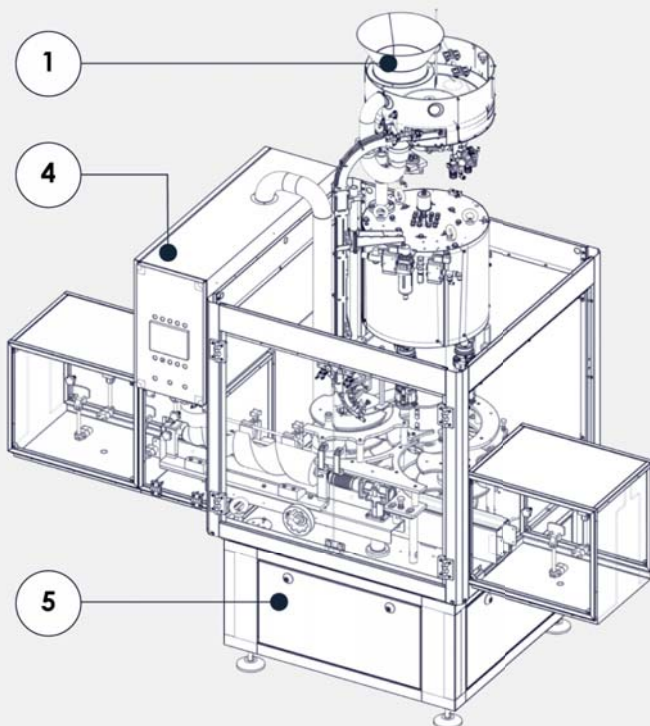

CAPPER FOR ROPP ALUMINIUM CAPS AND ALUMINIUM CAPS WITH PLASTIC INSERT

EURO VA • EURO VPA

SPEED PRODUCTION	UP TO 1.200 BPM / 72.000 BPH
MAIN MARKET	WINE&SPIRITS • BEVERAGE • FOOD
CAPS APPLICATION	ROPP ALUMINIUM CAPS
CLOSURE HEADS	CAPS THREADING HEADS WITH 4 OR 6 ROLLERS
VERSIONS	
STANDARD	STRUCTURE WITH PAINTED STEEL COMPONENTS. NOT WASHABLE
INOX EXTERNAL SURFACES (I.E.S.)	EXTERNAL STAINLESS STEEL COMPONENTS. SUITABLE FOR WASHING OF THE CAPPING ZONE
WASHABLE	STAINLESS STEEL COMPONENTS. SUITABLE FOR COMPLETE WASHING (THANKS TO GASKETS AND LABYRINTHS) OF THE CORKER
OPTIONS	
ON CAPS CHUTE	OVERTURNED CAPS AUTOMATIC EJECTOR (A.E.D.) • N ₂ INJECTION DEVICE • CAPS WASHING • IONIZER/ DUST EXTRACTION ON THE CAPS CHUTE • UV LAMP • BOTTLE NECK CLEANING
QUICK FORMAT CHANGE	SORTER (MANUAL OR AUTOMATIC) • CAPS CHUTE • CONTAINERS HANDLING
OTHER	MOTORIZED HEIGHT ADJUSTMENT (STANDARD FOR "FREE STANDING" VERSION) • CENTRALIZED LUBRICATION • MULTIBODY • CAPS ELEVATOR
FT SYSTEM INSPECTIONS	CAPS INSPECTION BEFORE CAPPING (QT) • CAPS PRESENCE • CORRECT CAPS APPLICATION • FILLING LEVEL CONTROL • QUALITY CONTROL STATION (QCS: REMOVAL TORQUE, FILL LEVEL, WEIGHT, O ₂ , CO ₂ , LEAK)

1. CAPS SORTER • 2. CAPS CHUTE • 3. CLOSURE HEADS • 4. ELECTRICAL BOARD • 5. SAFETY GUARDS

FREE STANDING EXECUTION

CAPPING TURRET ONLY EXECUTION

EURO VA EURO VPA

Capper for ROPP aluminum caps

VPA900 caps threading head

SSC threading heads

CAPPER FOR ROPP ALUMINIUM CAPS AND ALUMINIUM CAPS WITH PLASTIC INSERT

AROL
(Head Quarter)
viale Italia, 193
14053 CANELLI (AT) - ITALY
ph. +39 0141 820500

AROL HEXAGONE
16, Bd Kennedy
34500 BEZIERS
FRANCE
ph. +33 4 67 98 93 53