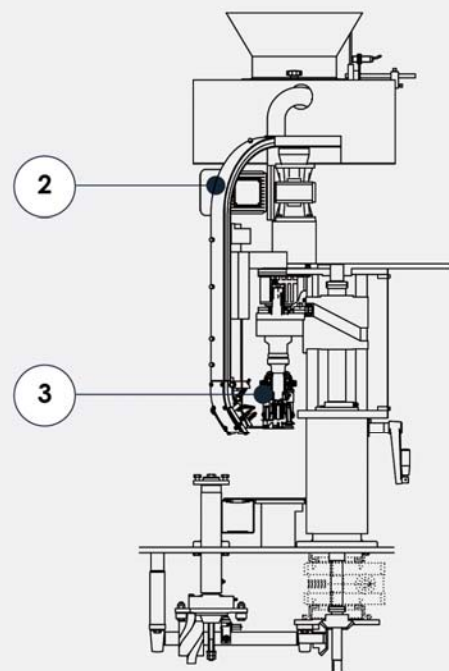

# CAPPER FOR ROPP ALUMINIUM CAPS

CLOSYS EAGLE VA

<b>SPEED PRODUCTION</b>	UP TO 50 BPM / 3.000 BPH
<b>MAIN MARKET</b>	WINE&SPIRITS • BEVERAGE • FOOD
<b>CAPS APPLICATION</b>	ROPP ALUMINIUM CAPS
<b>CLOSURE HEADS</b>	CAPS THREADING HEADS WITH 4 OR 6 ROLLERS
<b>VERSIONS</b>	
<b>STANDARD</b>	STRUCTURE WITH PAINTED STEEL COMPONENTS. NOT WASHABLE
<b>WASHABLE</b>	STAINLESS STEEL COMPONENTS. SUITABLE FOR COMPLETE WASHING (THANKS TO GASKETS AND LABYRINTHS) OF THE CORKER
<b>OPTIONS</b>	
<b>ON CAPS CHUTE</b>	N <sub>2</sub> INJECTION DEVICE • CAPS WASHING • UV LAMP
<b>QUICK FORMAT CHANGE</b>	SORTER (MANUAL OR AUTOMATIC) • CAPS CHUTE • CONTAINERS HANDLING • THREADING HEADS
<b>OTHER</b>	MOTORIZED HEIGHT ADJUSTMENT • CAPS ELEVATOR • SUPPLEMENTARY CAPS HOPPER
<b>FT SYSTEM INSPECTIONS</b>	CAPS INSPECTION BEFORE CAPPING (QT) • CAPS PRESENCE • CORRECT CAPS APPLICATION • FILLING LEVEL CONTROL • QUALITY CONTROL STATION (QCS: REMOVAL TORQUE, FILL LEVEL, WEIGHT, O <sub>2</sub> , CO <sub>2</sub> , LEAK)

1. CAPS SORTER • 2. CAPS CHUTE • 3. CLOSURE HEADS • 4. ELECTRICAL BOARD • 5. SAFETY GUARDS

FREE STANDING EXECUTION

CAPPING TURRET ONLY EXECUTION

# CLOSYS EAGLE VA

Capper for ROPP aluminum caps

Caps chute

Caps distribution head

**AROL**  
(Head Quarter)  
viale Italia, 193  
14053 CANELLI (AT) - ITALY  
ph. +39 0141 820500

**AROL HEXAGONE**  
16, Bd Kennedy  
34500 BEZIERS  
FRANCE  
ph. +33 4 67 98 93 53