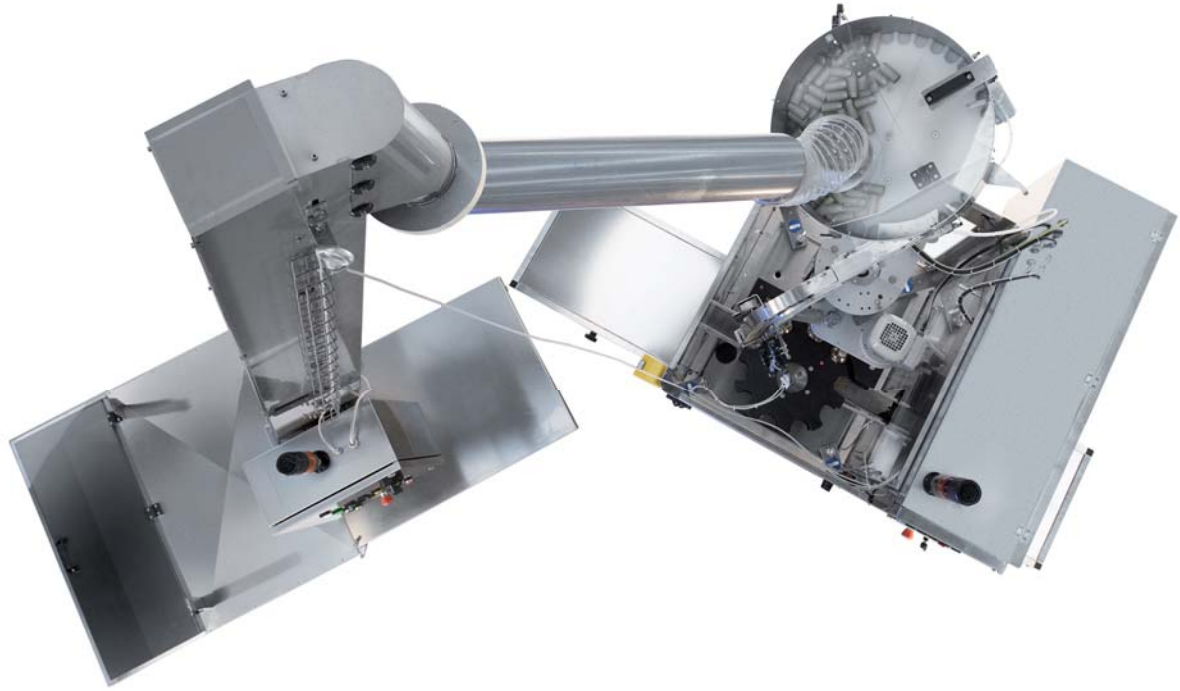

# CAPPER FOR ROPP ALUMINIUM CAPS

CLOSYS EAGLE VA

<b>SPEED PRODUCTION</b>	UP TO 50 BPM / 3.000 BPH
<b>MAIN MARKET</b>	WINE&SPIRITS • BEVERAGE • FOOD
<b>CAPS APPLICATION</b>	ROPP ALUMINIUM CAPS
<b>CLOSURE HEADS</b>	CAPS THREADING HEADS WITH 4 OR 6 ROLLERS
<b>VERSIONS</b>	
<b>STANDARD</b>	STRUCTURE WITH PAINTED STEEL COMPONENTS. NOT WASHABLE
<b>WASHABLE</b>	STAINLESS STEEL COMPONENTS. SUITABLE FOR COMPLETE WASHING (THANKS TO GASKETS AND LABYRINTHS) OF THE CORKER
<b>OPTIONS</b>	
<b>ON CAPS CHUTE</b>	N <sub>2</sub> INJECTION DEVICE • CAPS WASHING • UV LAMP
<b>QUICK FORMAT CHANGE</b>	SORTER (MANUAL OR AUTOMATIC) • CAPS CHUTE • CONTAINERS HANDLING • THREADING HEADS
<b>OTHER</b>	MOTORIZED HEIGHT ADJUSTMENT • CAPS ELEVATOR • SUPPLEMENTARY CAPS HOPPER
<b>FT SYSTEM INSPECTIONS</b>	CAPS INSPECTION BEFORE CAPPING (QT) • CAPS PRESENCE • CORRECT CAPS APPLICATION • FILLING LEVEL CONTROL • QUALITY CONTROL STATION (QCS: REMOVAL TORQUE, FILL LEVEL, WEIGHT, O <sub>2</sub> , CO <sub>2</sub> , LEAK)

1. CAPS SORTER • 2. CAPS CHUTE • 3. CLOSURE HEADS • 4. ELECTRICAL BOARD • 5. SAFETY GUARDS

FREE STANDING EXECUTION

CAPPING TURRET ONLY EXECUTION

# CLOSYS EAGLE VA

Capper for ROPP aluminum caps

Caps chute

Caps distribution head

**AROL**  
(Head Quarter)  
viale Italia, 193  
14053 CANELLI (AT) - ITALY  
ph. +39 0141 820500

**AROL HEXAGONE**  
16, Bd Kennedy  
34500 BEZIERS  
FRANCE  
ph. +33 4 67 98 93 53