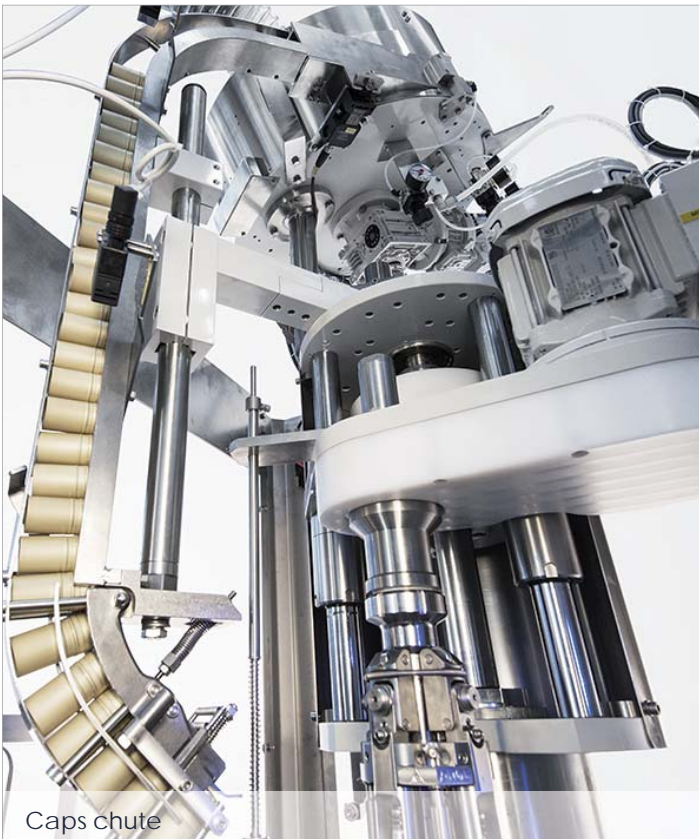

CLOSYS EAGLE VA

Caps chute