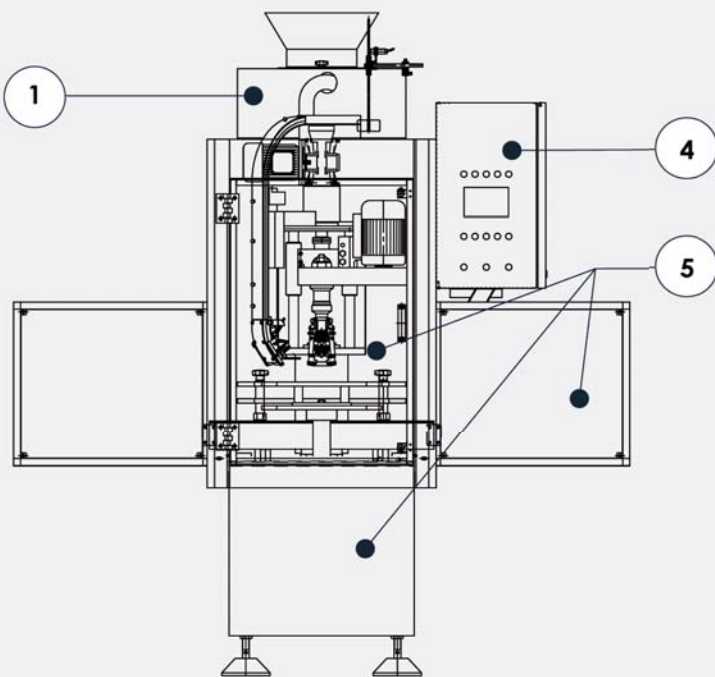

# CAPPER FOR ROPP ALUMINIUM CAPS

CLOSYS EAGLE VA

<b>SPEED PRODUCTION</b>	UP TO 50 BPM / 3.000 BPH
<b>MAIN MARKET</b>	WINE&SPIRITS • BEVERAGE • FOOD
<b>CAPS APPLICATION</b>	ROPP ALUMINIUM CAPS
<b>CLOSURE HEADS</b>	CAPS THREADING HEADS WITH 4 OR 6 ROLLERS
<b>VERSIONS</b>	
<b>STANDARD</b>	STRUCTURE WITH PAINTED STEEL COMPONENTS. NOT WASHABLE
<b>WASHABLE</b>	STAINLESS STEEL COMPONENTS. SUITABLE FOR COMPLETE WASHING (THANKS TO GASKETS AND LABYRINTHS) OF THE CORKER
<b>OPTIONS</b>	
<b>ON CAPS CHUTE</b>	N <sub>2</sub> INJECTION DEVICE • CAPS WASHING • UV LAMP
<b>QUICK FORMAT CHANGE</b>	SORTER (MANUAL OR AUTOMATIC) • CAPS CHUTE • CONTAINERS HANDLING • THREADING HEADS
<b>OTHER</b>	MOTORIZED HEIGHT ADJUSTMENT • CAPS ELEVATOR • SUPPLEMENTARY CAPS HOPPER
<b>FT SYSTEM INSPECTIONS</b>	CAPS INSPECTION BEFORE CAPPING (QT) • CAPS PRESENCE • CORRECT CAPS APPLICATION • FILLING LEVEL CONTROL • QUALITY CONTROL STATION (QCS: REMOVAL TORQUE, FILL LEVEL, WEIGHT, O <sub>2</sub> , CO <sub>2</sub> , LEAK)

1. CAPS SORTER • 2. CAPS CHUTE • 3. CLOSURE HEADS • 4. ELECTRICAL BOARD • 5. SAFETY GUARDS

FREE STANDING EXECUTION

CAPPING TURRET ONLY EXECUTION

# CLOSYS EAGLE VA

Capper for ROPP aluminum caps

Caps chute

Caps distribution head

**AROL**  
(Head Quarter)  
viale Italia, 193  
14053 CANELLI (AT) - ITALY  
ph. +39 0141 820500

**AROL HEXAGONE**  
16, Bd Kennedy  
34500 BEZIERS  
FRANCE  
ph. +33 4 67 98 93 53